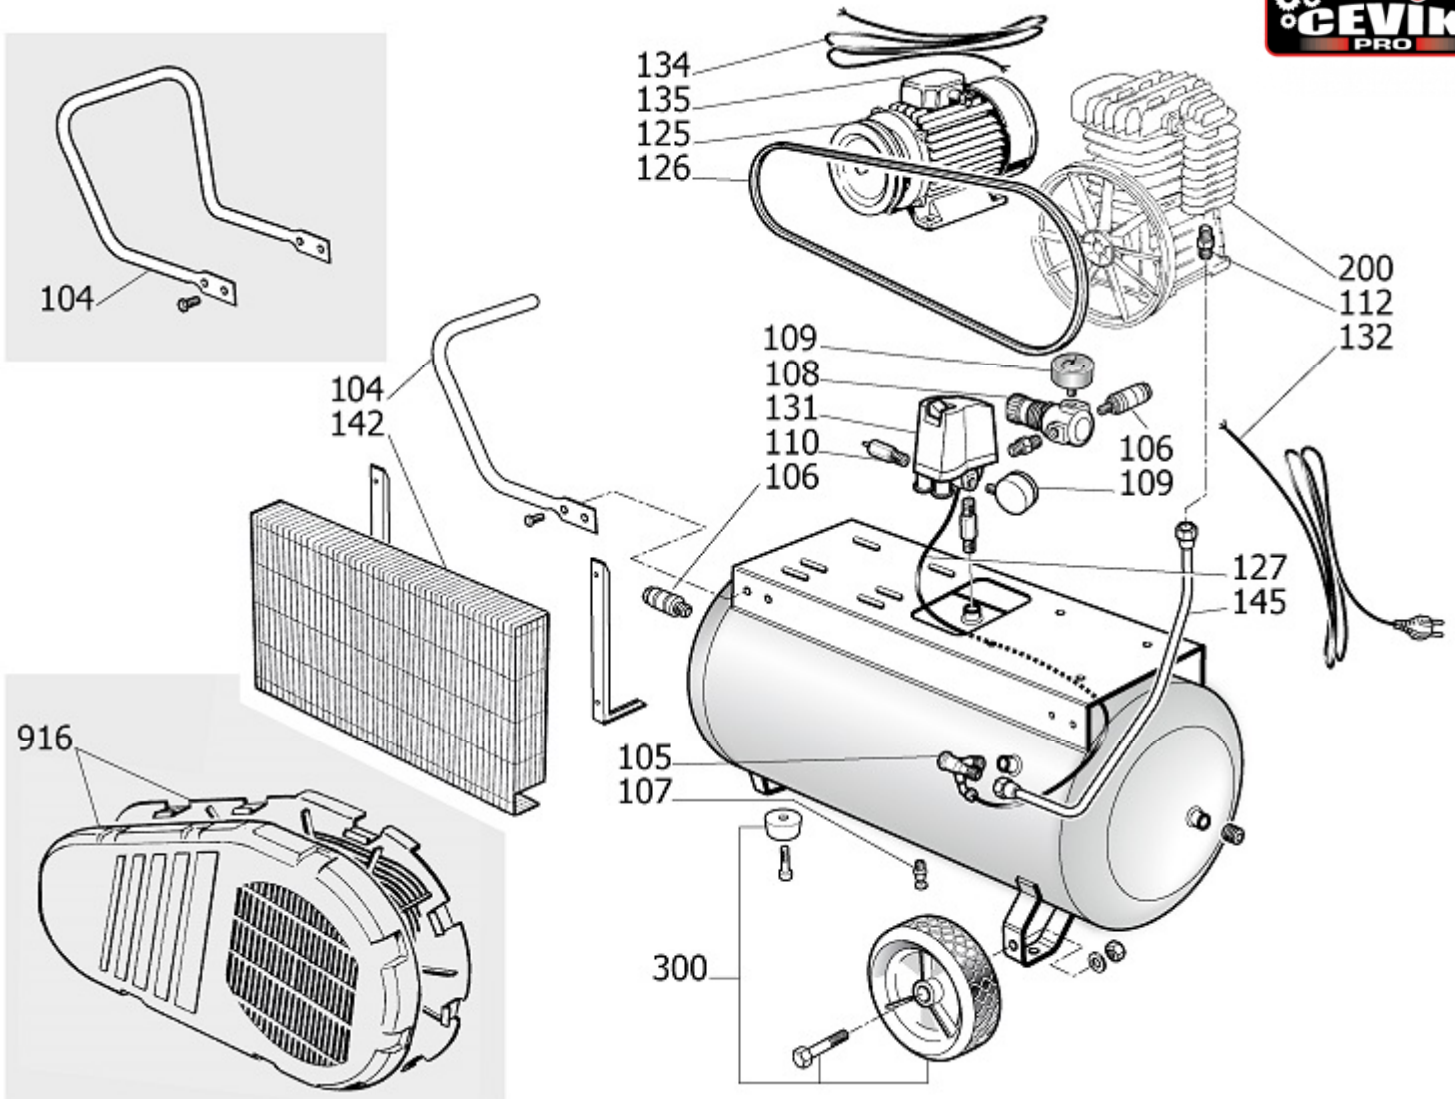

# CA-PRO100/3MF

**Pos Component**

**MU**

**Multiplier**

Pos	Component	MU	Multiplier
104	9084055	PZ	1,0
105	9048007	PZ	1,0
106	9047020	PZ	1,0
106	9412204	PZ	1,0
107	9047079	PZ	1,0
108	9051143	PZ	1,0
109	9052202	PZ	1,0
109	9052203	PZ	1,0
110	9049193	PZ	1,0
125	9076043	PZ	1,0
126	9075016	PZ	1,0
127	9270006	MT	0,7
131	9063251	PZ	1,0
132	9065847	PZ	1,0
135	84505CA	PZ	1,0
142	834150A	PZ	1,0
145	9043847	PZ	1,0
200	41P0019SGL	PZ	1,0
300	9421704	PZ	1,0

AT2KT

Pos	Component	MU	Multiplier
1	4105267	CARTER	PZ 1,0
2	4105268SGL	CILINDRO	PZ 1,0
3	4105274	CABEZAL	PZ 1,0
4	4105269	ARBOL	PZ 1,0
5	4105257	TAPA CARTER	PZ 1,0
26	4105254	TAPA DELANTERA	PZ 1,0
27	4105253	SOPORTE TRASERO CARCASA	PZ 1,0
30	9170116	6205.C0.P6.V2.Z2.ROHS	PZ 1,0
33	4105289	TAPON ACEITE	PZ 1,0
34	9163010	JUNTA	PZ 1,0
52	4101047	VALVULA DE PURGA	PZ 1,0
141	4105261	ENCANALADOR	PZ 1,0
900	9434A01	MPK VALVE PLATE MK103	PZ 1,0
901	9434B02	MPK PISTON-CONROD MK103	PZ 1,0
907	9434Y13	KIT VOLANTE	PZ 1,0
908	9434E02	MPK AFTERCOOLER MK103	PZ 1,0
909	9434F01	MPK GASKET MK103	PZ 1,0
911	4105290	KIT FILTRO AIRE	PZ 1,0
912	9434C02	MPK PISTON RINGS MK103	PZ 1,0