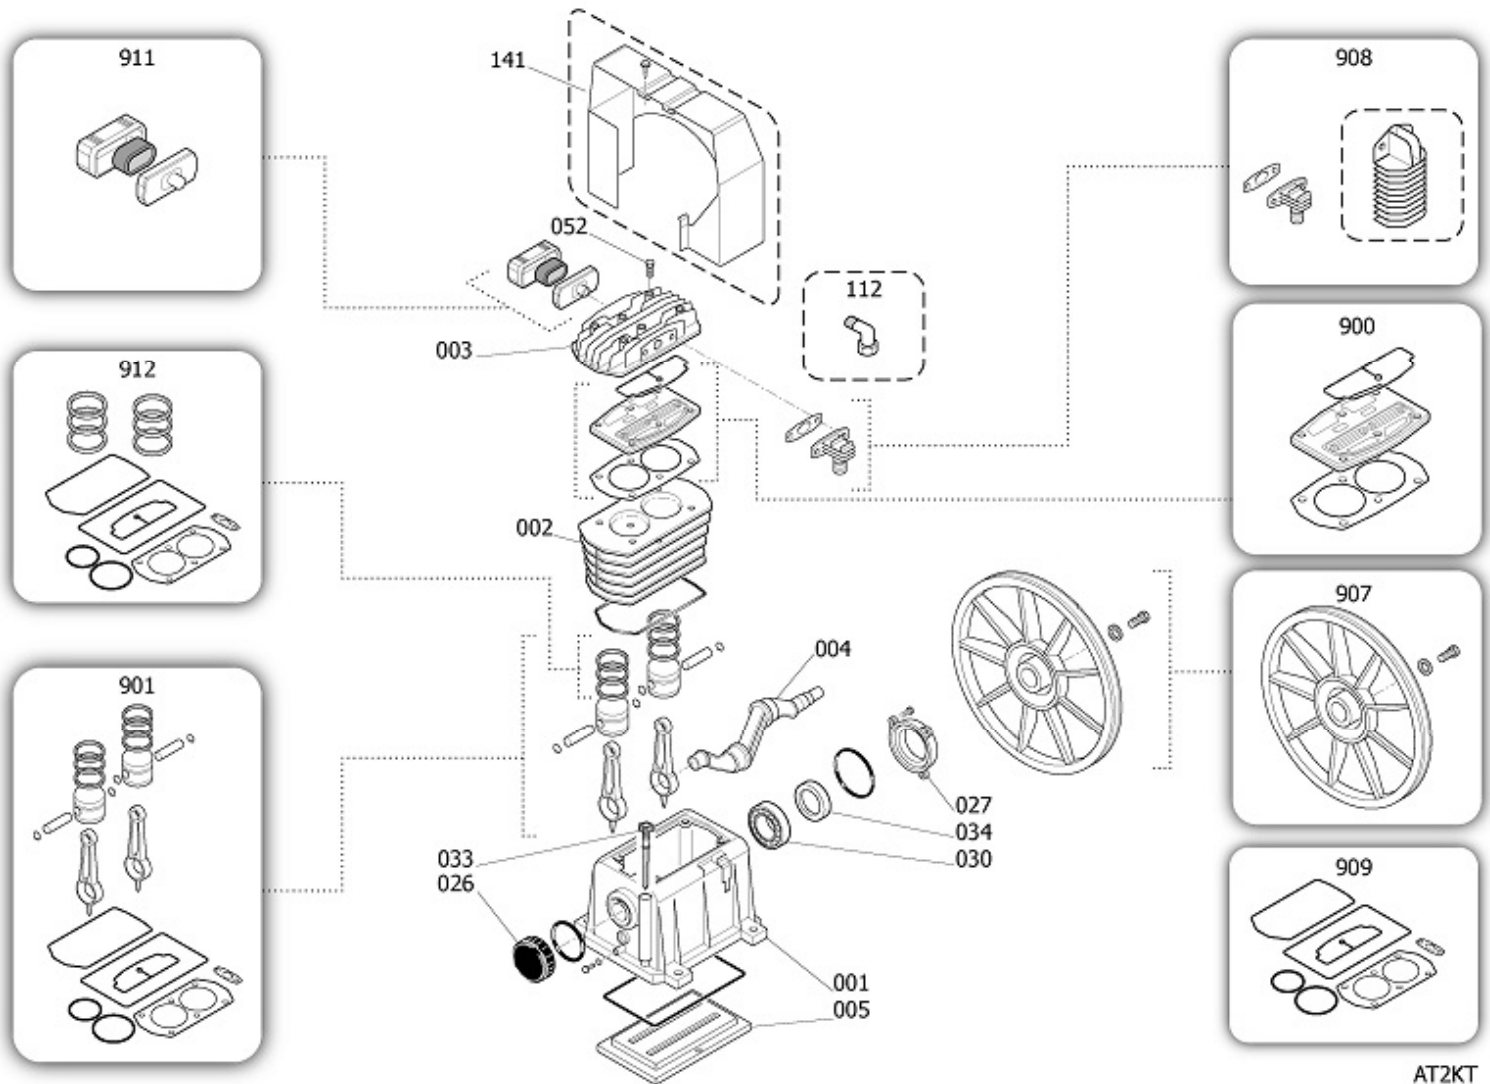

# CA-PRO100/3MF

**Pos Component**

**MU**

**Multiplier**

Pos	Component	MU	Multiplier
104	9084055	PZ	1,0
105	9048007	PZ	1,0
106	9047020	PZ	1,0
106	9412204	PZ	1,0
107	9047079	PZ	1,0
108	9051143	PZ	1,0
109	9052202	PZ	1,0
109	9052203	PZ	1,0
110	9049193	PZ	1,0
125	9076043	PZ	1,0
126	9075016	PZ	1,0
127	9270006	MT	0,7
131	9063251	PZ	1,0
132	9065847	PZ	1,0
135	84505CA	PZ	1,0
142	834150A	PZ	1,0
145	9043847	PZ	1,0
200	41P0019SGL	PZ	1,0
300	9421704	PZ	1,0

AT2KT

Pos	Component	MU	Multiplier
1	4105267	CARTER	PZ 1,0
2	4105268SGL	CILINDRO	PZ 1,0
3	4105274	CABEZAL	PZ 1,0
4	4105269	ARBOL	PZ 1,0
5	4105257	TAPA CARTER	PZ 1,0
26	4105254	TAPA DELANTERA	PZ 1,0
27	4105253	SOPORTE TRASERO CARCASA	PZ 1,0
30	9170116	6205.C0.P6.V2.Z2.ROHS	PZ 1,0
33	4105289	TAPON ACEITE	PZ 1,0
34	9163010	JUNTA	PZ 1,0
52	4101047	VALVULA DE PURGA	PZ 1,0
141	4105261	ENCANALADOR	PZ 1,0
900	9434A01	MPK VALVE PLATE MK103	PZ 1,0
901	9434B02	MPK PISTON-CONROD MK103	PZ 1,0
907	9434Y13	KIT VOLANTE	PZ 1,0
908	9434E02	MPK AFTERCOOLER MK103	PZ 1,0
909	9434F01	MPK GASKET MK103	PZ 1,0
911	4105290	KIT FILTRO AIRE	PZ 1,0
912	9434C02	MPK PISTON RINGS MK103	PZ 1,0